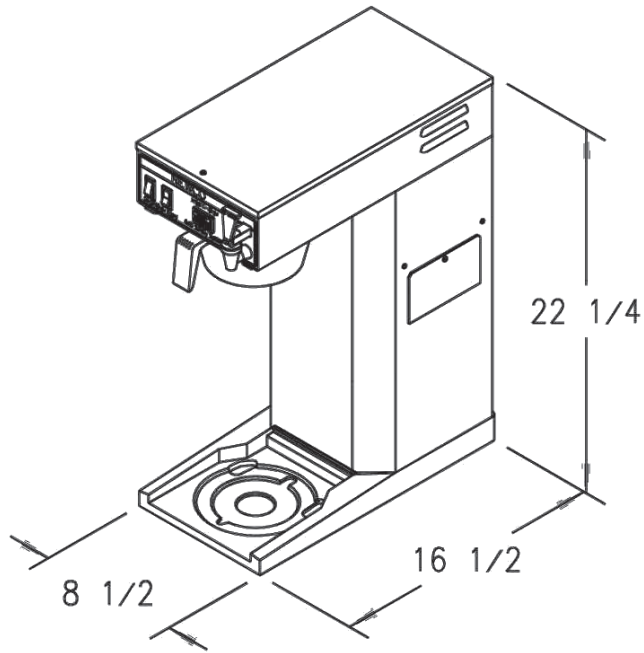

#### 8-Ct Rack

Countertop storage for up to eight coffee cartons

**Dimensions**

H 22-1/4" x W 8-1/2" x D 16-1/2"

**Electrical**

1750Watts, 120V, 14.58Amps

**Water Supply Option**

Direct-Plumbed